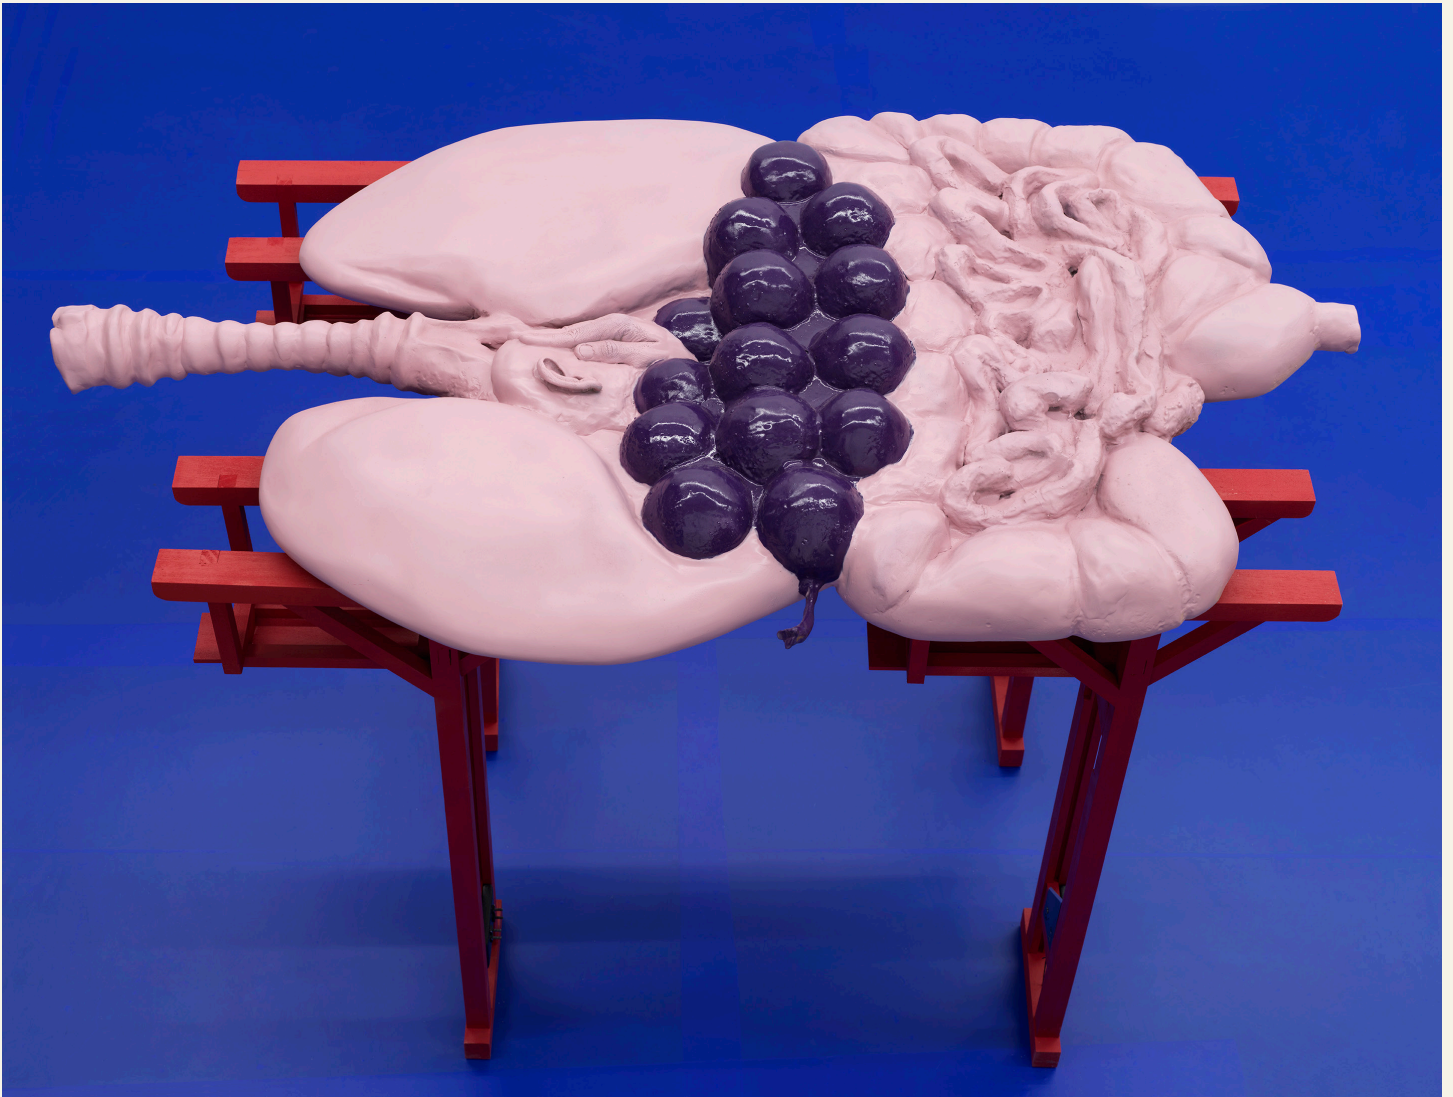

Photo from Summer 2009.

Floor Work 2020
2020
Self adhesive vinyl
320ft²

Cousin Table

2020

Wood, Foam, Cord, Aluminium, Epoxy

Resin

40^{3/4}" x28^{1/4}" x48^{1/2}"

Demon of Regret

2020

pulp sf novels

6^{5/8}" x 4^{1/8}" x 5/8" (x7)

THE YEARS STRETCH AND BEND IT

IT NEVER SOFTENS

BUT IT DULLS

FROM A SHARP GUSHING WOUND, WOOLY-LIKE,

AND THUMPING,

INTO A

DULL ACHE, LIKE A YAWN, ALWAYS THERE

THAT CAN AWAKE, INTO TEARS

BUT MOSTLY SLEEPS

**HATEFUL STOOL WAS AN EXHIBITION THAT
OPENED AT DISTURB THE NEIGHBORS, AT
339 E 90TH ST NYC, ON MARCH 7TH 2020.**

Hateful Stool (Aristocrat)

2020

One single piece of epoxy resin, MDF, digitally printed self adhesive vinyl, white plexiglass, LED lights, levelling feet.

47" x 20" x 20"

Hateful Stool (Landlord)

2020

Rigid foam, epoxy, spray paint, mdf, cast urethane plastic, levelling feet.
47" x 22" x 22"