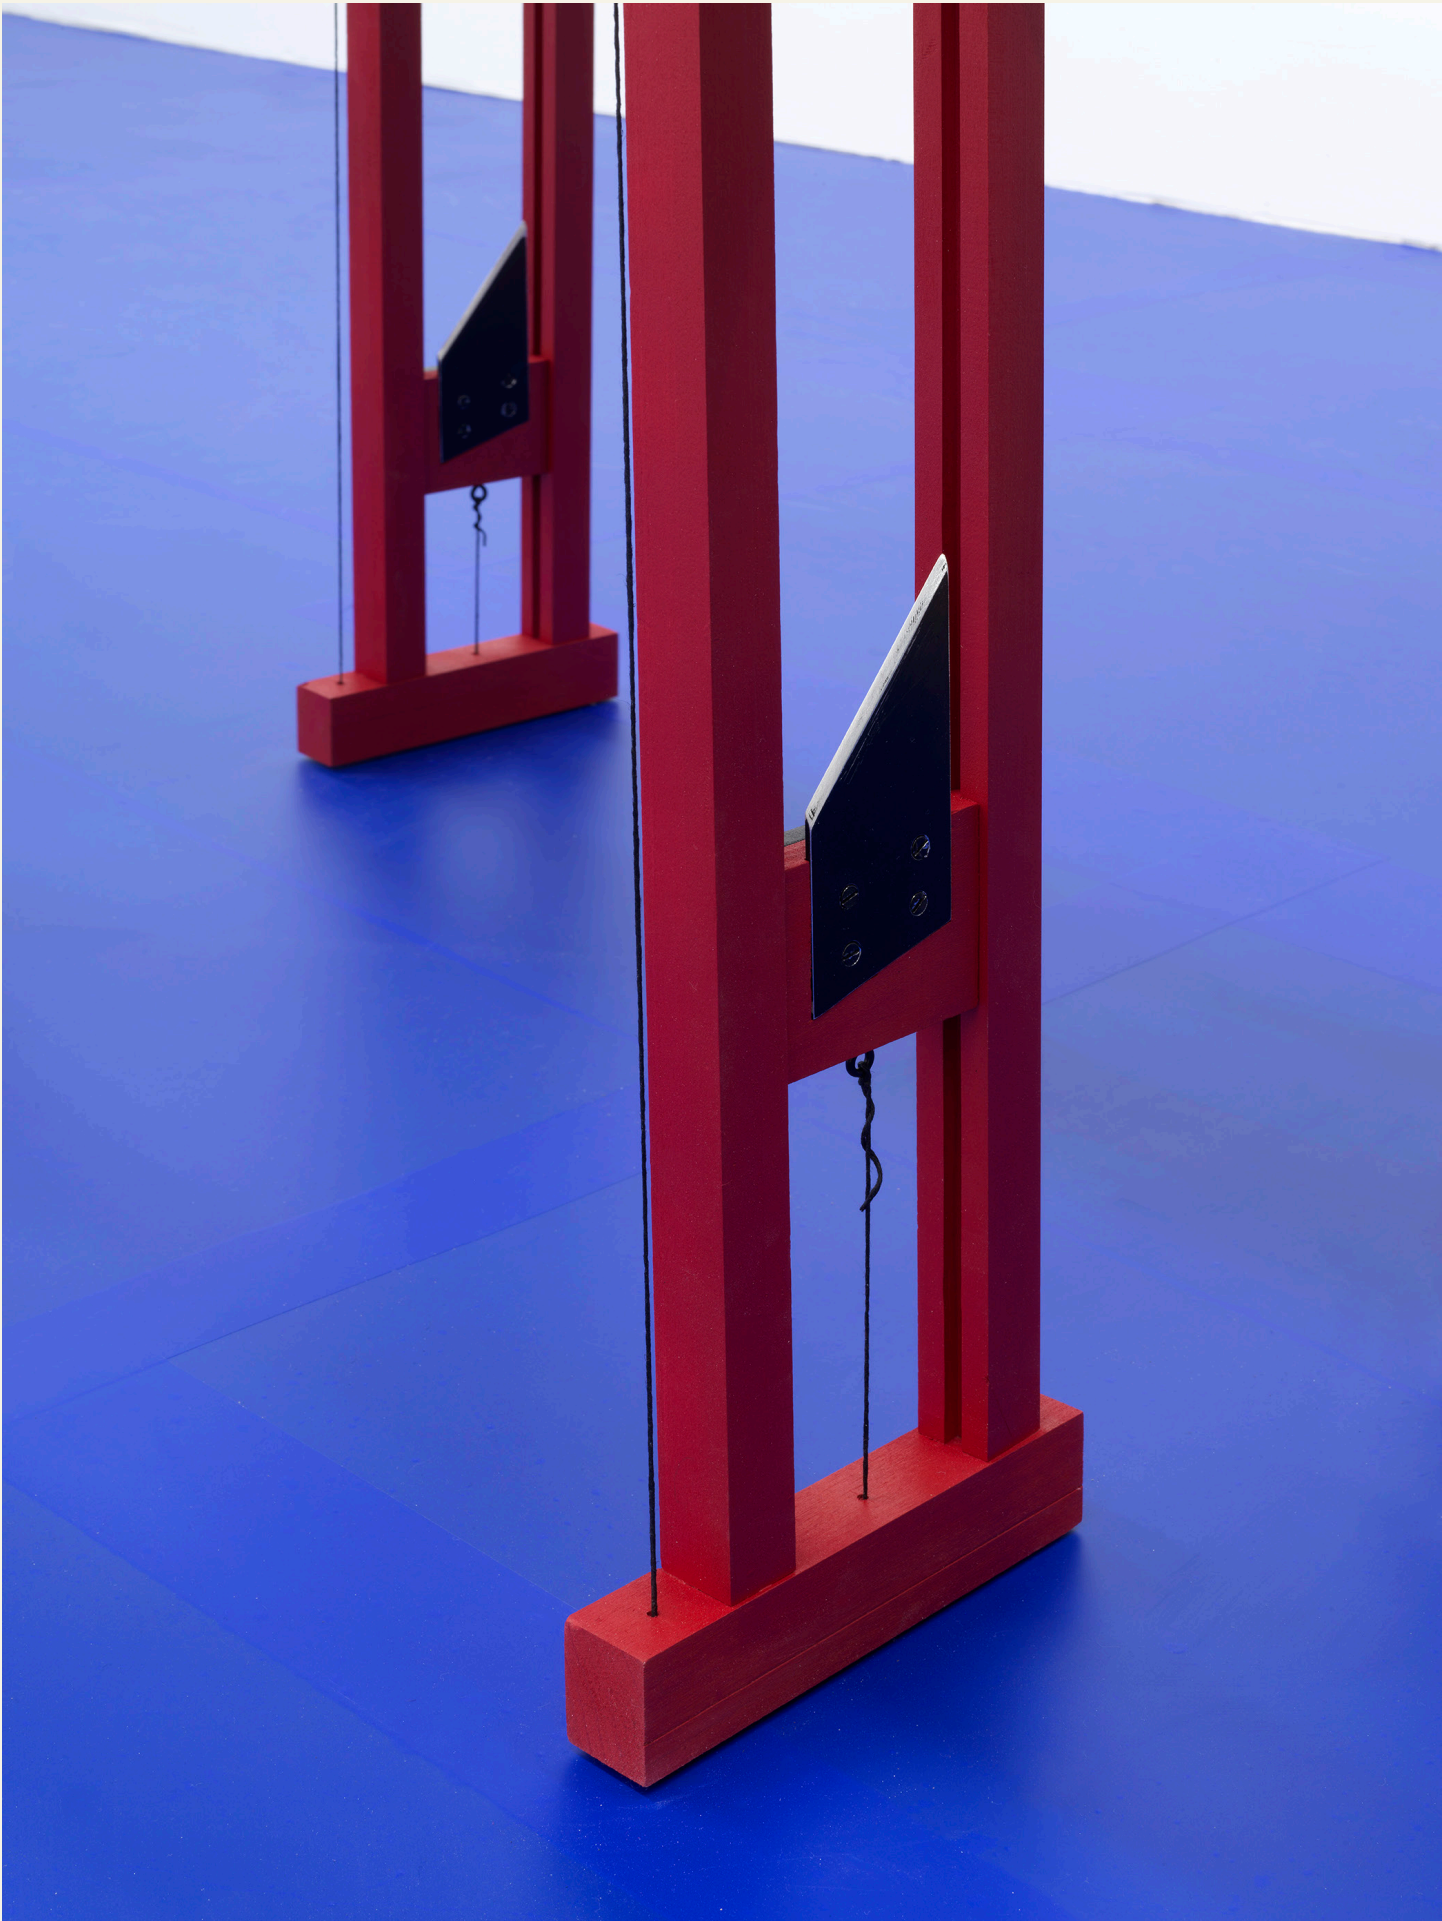

Photo from Summer 2009.

Floor Work 2020
2020
Self adhesive vinyl
320ft²

Cousin Table

2020

Wood, Foam, Cord, Aluminium, Epoxy

Resin

40^{3/4}" x28^{1/4}" x48^{1/2}"

Demon of Regret

2020

pulp sf novels

6^{5/8}" x 4^{1/8}" x 5/8" (x7)

THE YEARS STRETCH AND BEND IT

IT NEVER SOFTENS

BUT IT DULLS

FROM A SHARP GUSHING WOUND, WOOLY-LIKE,

AND THUMPING,

INTO A

DULL ACHE, LIKE A YAWN, ALWAYS THERE

THAT CAN AWAKE, INTO TEARS

BUT MOSTLY SLEEPS

**HATEFUL STOOL WAS AN EXHIBITION THAT
OPENED AT DISTURB THE NEIGHBORS, AT
339 E 90TH ST NYC, ON MARCH 7TH 2020.**

Hateful Stool (Aristocrat)

2020

One single piece of epoxy resin, MDF, digitally printed self adhesive vinyl, white plexiglass, LED lights, levelling feet.

47" x 20" x 20"

Hateful Stool (Landlord)

2020

Rigid foam, epoxy, spray paint, mdf, cast urethane plastic, levelling feet.
47" x 22" x 22"