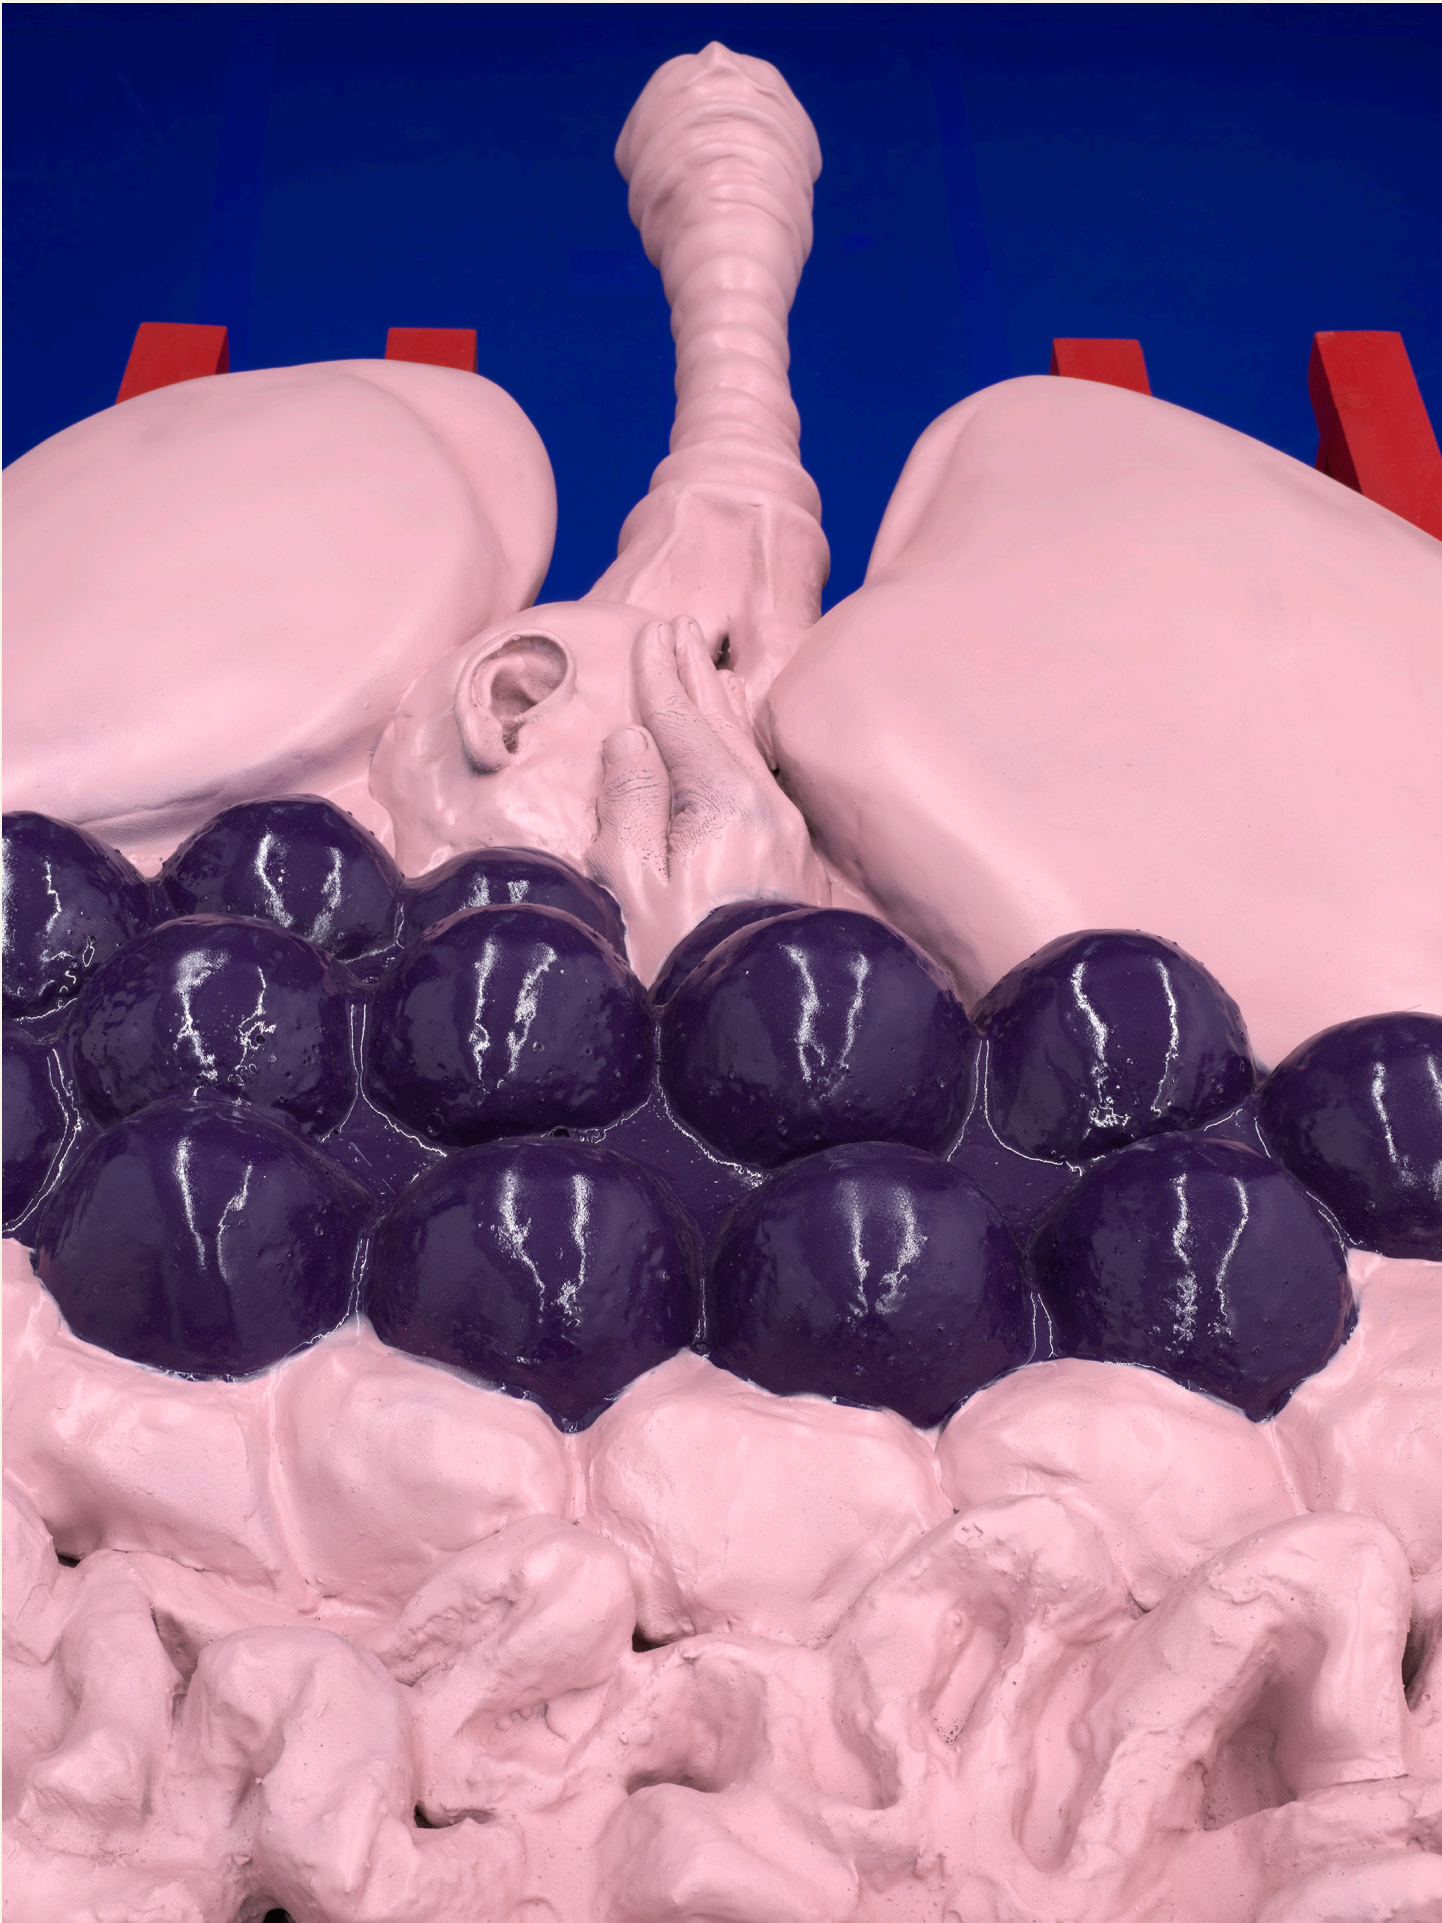

Photo from Summer 2009.

Floor Work 2020
2020
Self adhesive vinyl
320ft²

Cousin Table

2020

Wood, Foam, Cord, Aluminium, Epoxy

Resin

40^{3/4}" x28^{1/4}" x48^{1/2}"

Demon of Regret

2020

pulp sf novels

6^{5/8}" x 4^{1/8}" x 5/8" (x7)

THE YEARS STRETCH AND BEND IT

IT NEVER SOFTENS

BUT IT DULLS

FROM A SHARP GUSHING WOUND, WOOLY-LIKE,

AND THUMPING,

INTO A

DULL ACHE, LIKE A YAWN, ALWAYS THERE

THAT CAN AWAKE, INTO TEARS

BUT MOSTLY SLEEPS

**HATEFUL STOOL WAS AN EXHIBITION THAT
OPENED AT DISTURB THE NEIGHBORS, AT
339 E 90TH ST NYC, ON MARCH 7TH 2020.**

Hateful Stool (Aristocrat)

2020

One single piece of epoxy resin, MDF, digitally printed self adhesive vinyl, white plexiglass, LED lights, levelling feet.

47" x 20" x 20"

Hateful Stool (Landlord)

2020

Rigid foam, epoxy, spray paint, mdf, cast urethane plastic, levelling feet.
47" x 22" x 22"